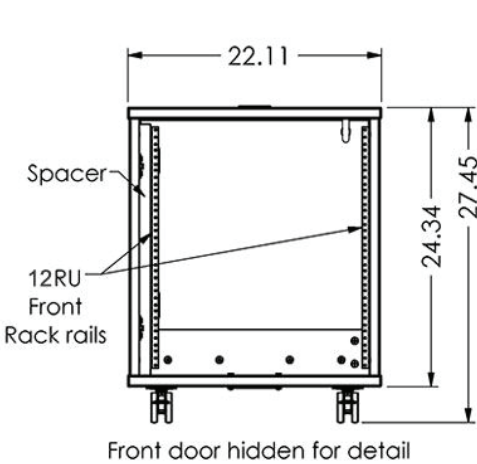

Designed to Fit Under Tables

RKYZ12 is a 12U mobile rack made with furniture grade laminates and stylish aluminum side grills panels. It features front 12U rack rails for equipment storage accessible from front and back with front and rear locking doors. It offers cable access on sides, top and bottom through grommets and it stands on modern casters (front two lock). Rack height allows the unit to be stored under tables & desks with easy access.

Standard Features

- Made with furniture grade laminates
- Front and rear rack unit with 12U for equipment storage
- Front and rear locking door
- Cable access through grommets on both sides, top and bottom
- Ventilated grid along the side panels and bottom grill plate
- Premium modern casters

Options

- **C900S** 15" - 24" Adjustable single monitor arm
- **C900D** Adjustable dual monitor arm
- **MM1232** 12" - 32" Monitor mount
- **PB** Six outlet power bar with 10 ft. cord
- **FAN** Quiet cooling fan (back top panel)
- **9031** Utility metal shelf
- **9041** Sliding metal shelf (Rear rack rails required)
- **9052** Sliding metal drawer
- **9107** Lacing bar (19" long)
- **LEV4AX4** 4x Levelers for non-mobile applications
- **CUSTOM CUTOUT** Cutouts for electronics or other items specified by the customer

Specifications

Model: RKYZ12
Width: 22"
Depth: 28"
Height: 27.5"

Finishes

Other finishes are available. Check website.

The information contained in this drawing is the sole property of Audio Visual Furniture International. Any reproduction in part or as a whole without the written permission of Audio Visual Furniture International is prohibited. AVFI can build or modify stock configurations to suit customer specifications. Please contact us to discuss how this service can help meet your needs. Some quantity restrictions may apply. Specification subject to change without notice. Computers, cameras, monitors, etc. are shown to illustrate product usage and are not included unless otherwise noted.