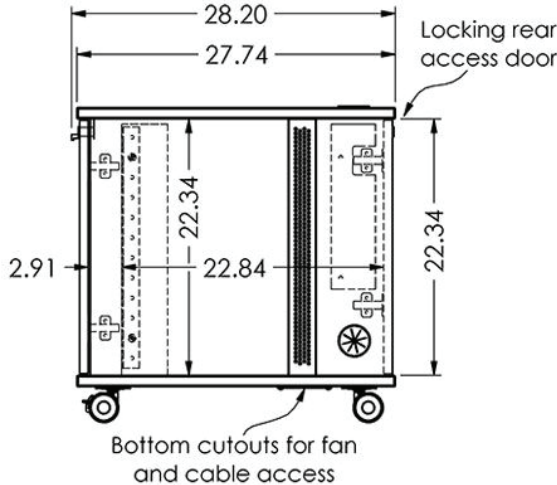

Designed to Fit Under Tables

RKYZ12 is a 12U mobile rack made with furniture grade laminates and stylish aluminum side grills panels. It features front 12U rack rails for equipment storage accessible from front and back with front and rear locking doors. It offers cable access on sides, top and bottom through grommets and it stands on modern casters (front two lock). Rack height allows the unit to be stored under tables & desks with easy access.

Standard Features

- Made with furniture grade laminates
- Front and rear rack unit with 12U for equipment storage
- Front and rear locking door
- Cable access through grommets on both sides, top and bottom
- Ventilated grid along the side panels and bottom grill plate
- Premium modern casters

Options

- **C900S** 15" - 24" Adjustable single monitor arm
- **C900D** Adjustable dual monitor arm
- **MM1232** 12" - 32" Monitor mount
- **PB** Six outlet power bar with 10 ft. cord
- **FAN** Quiet cooling fan (back top panel)
- **9031** Utility metal shelf
- **9041** Sliding metal shelf (Rear rack rails required)
- **9052** Sliding metal drawer
- **9107** Lacing bar (19" long)
- **LEV4AX4** 4x Levelers for non-mobile applications
- **CUSTOM CUTOUT** Cutouts for electronics or other items specified by the customer

Specifications

Model: RKYZ12
Width: 22"
Depth: 28"
Height: 27.5"

Finishes

Other finishes are available. Check website.

The information contained in this drawing is the sole property of Audio Visual Furniture International. Any reproduction in part or as a whole without the written permission of Audio Visual Furniture International is prohibited. AVFI can build or modify stock configurations to suit customer specifications. Please contact us to discuss how this service can help meet your needs. Some quantity restrictions may apply. Specification subject to change without notice. Computers, cameras, monitors, etc. are shown to illustrate product usage and are not included unless otherwise noted.