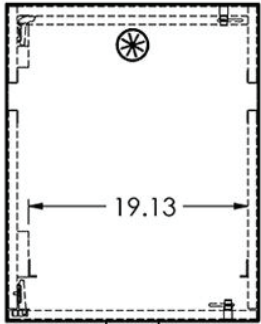

Designed to Fit Under Tables

RKYZ12 is a 12U mobile rack made with furniture grade laminates and stylish aluminum side grills panels. It features front 12U rack rails for equipment storage accessible from front and back with front and rear locking doors. It offers cable access on sides, top and bottom through grommets and it stands on modern casters (front two lock). Rack height allows the unit to be stored under tables & desks with easy access.

Standard Features

- Made with furniture grade laminates
- Front and rear rack unit with 12U for equipment storage
- Front and rear locking door
- Cable access through grommets on both sides, top and bottom
- Ventilated grid along the side panels and bottom grill plate
- Premium modern casters

Options

- **C900S** 15" - 24" Adjustable single monitor arm
- **C900D** Adjustable dual monitor arm
- **MM1232** 12" - 32" Monitor mount
- **PB** Six outlet power bar with 10 ft. cord
- **FAN** Quiet cooling fan (back top panel)
- **9031** Utility metal shelf
- **9041** Sliding metal shelf (Rear rack rails required)
- **9052** Sliding metal drawer
- **9107** Lacing bar (19" long)
- **LEV4AX4** 4x Levelers for non-mobile applications
- **CUSTOM CUTOUT** Cutouts for electronics or other items specified by the customer

Specifications

Model: RKYZ12
Width: 22"
Depth: 28"
Height: 27.5"

Finishes

Other finishes are available. Check website.

The information contained in this drawing is the sole property of Audio Visual Furniture International. Any reproduction in part or as a whole without the written permission of Audio Visual Furniture International is prohibited. AVFI can build or modify stock configurations to suit customer specifications. Please contact us to discuss how this service can help meet your needs. Some quantity restrictions may apply. Specification subject to change without notice. Computers, cameras, monitors, etc. are shown to illustrate product usage and are not included unless otherwise noted.